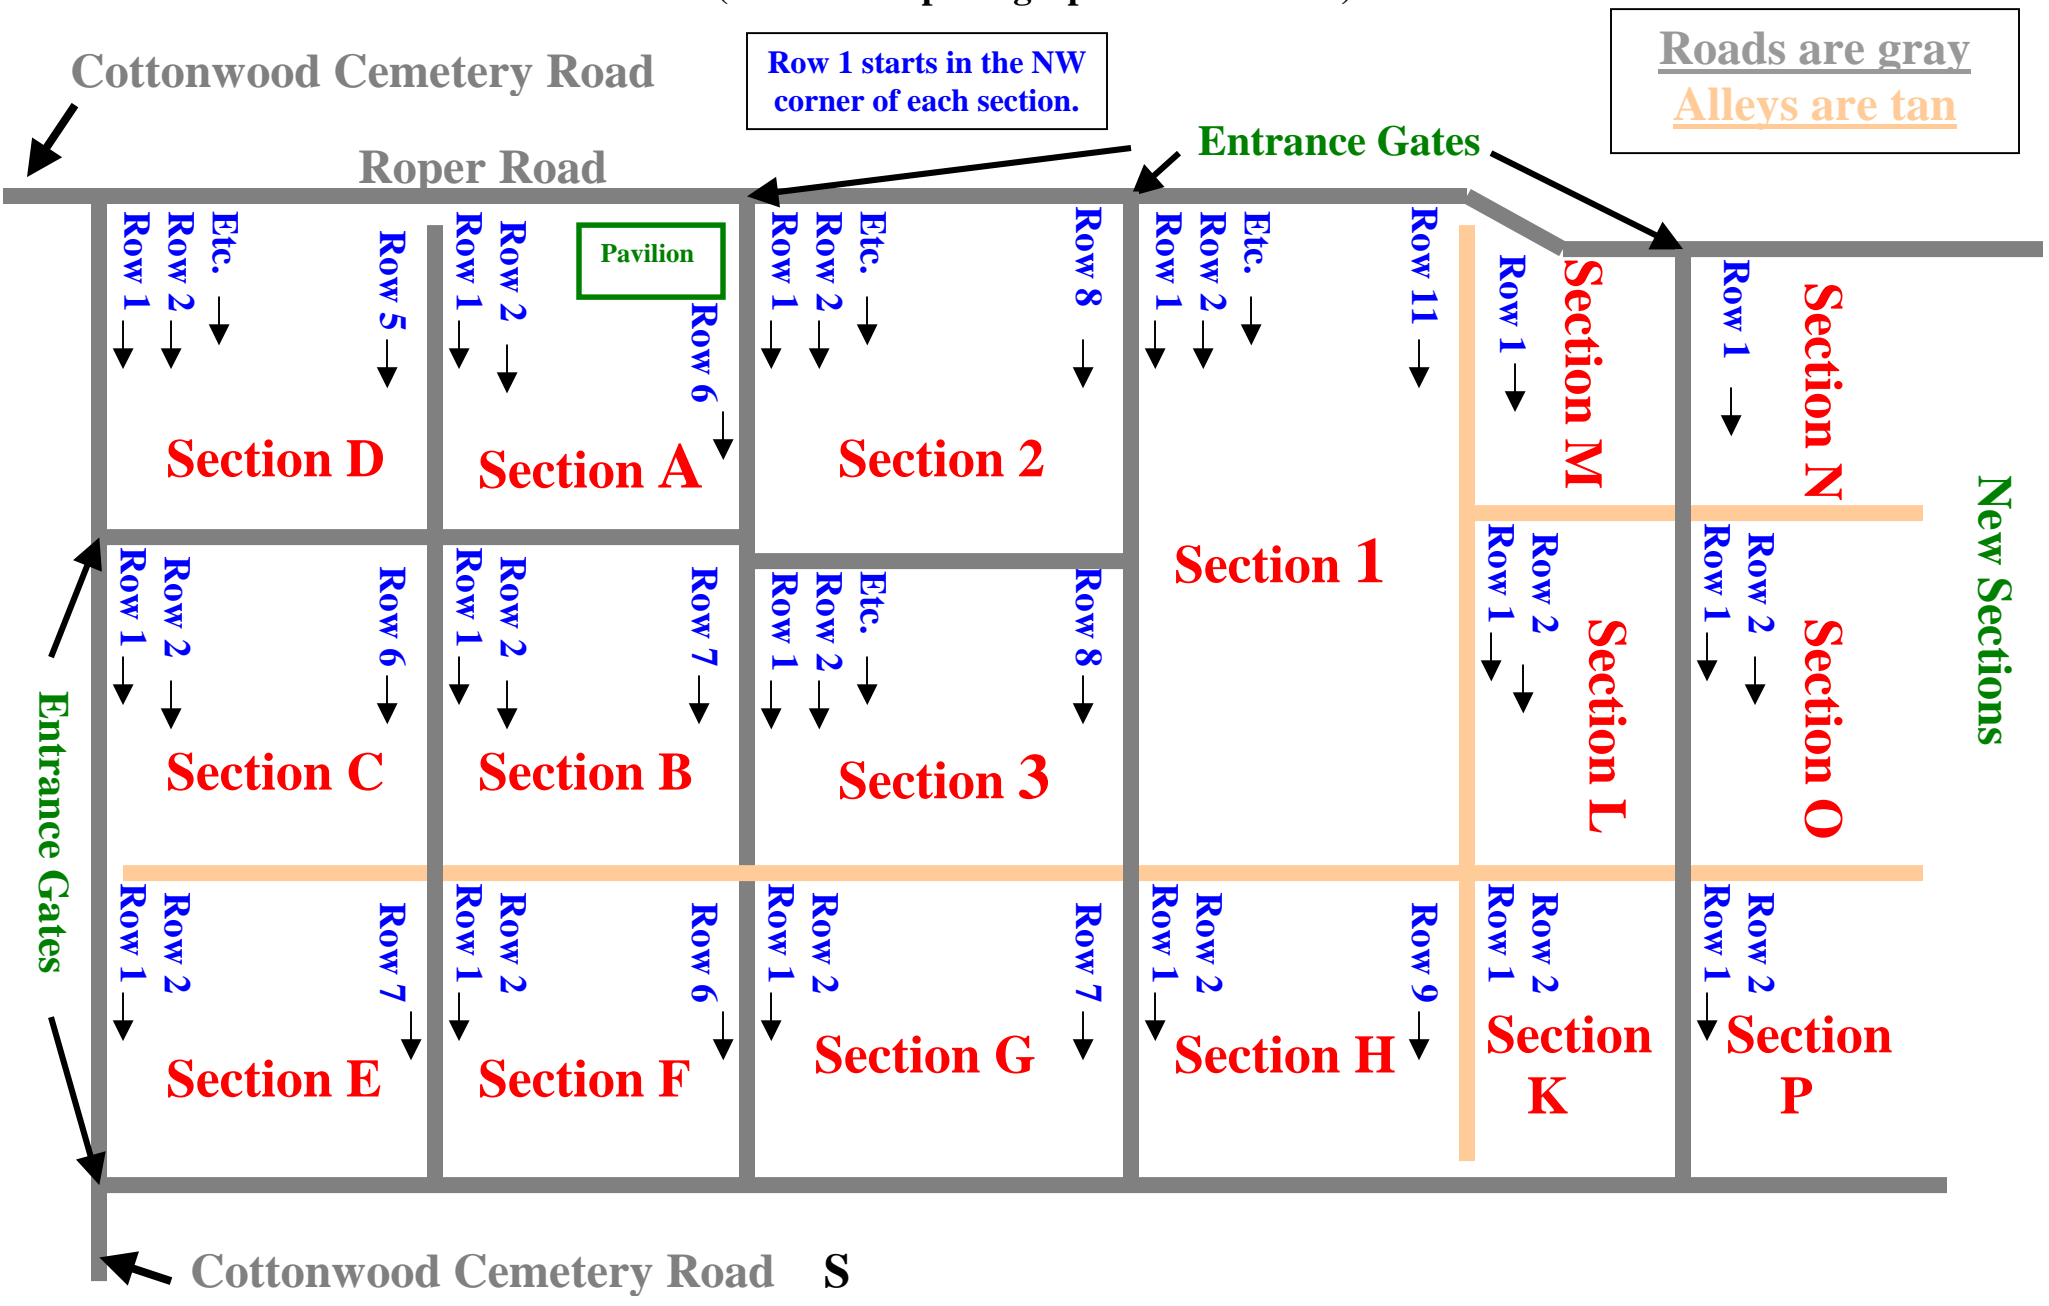

# Cottonwood Cemetery Layout Map

(Headstones photographed in Dec 2013)

Roads are gray  
Alleys are tan

Row 1 starts in the NW corner of each section.

New Sections